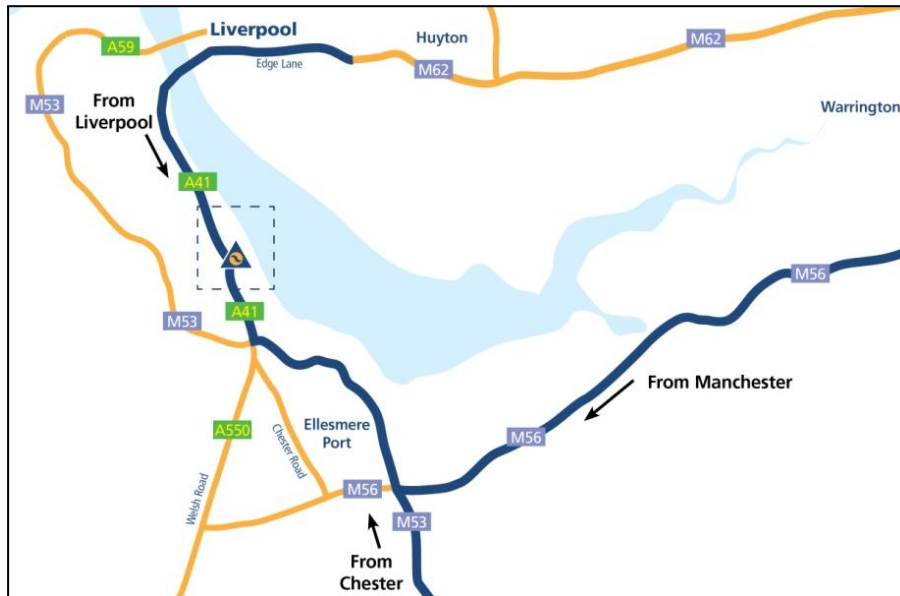

### Nearest Airports

Liverpool - John Lennon LPL -15mi  
Manchester - MAN -37mi

#### From Liverpool

- > Take the Mersey tunnel A41 (toll road)
- > Continue along the A41 then exit left on Old Hall road
- > Take the first right onto Hardknott road (see insert map)

#### From Manchester

- > Take the M56 towards Chester/Birmingham
- > Exit at Junction 15 onto M53 towards Ellesmere Port
- > Continue along M53 until junction 5 then take A41 exit to Birkenhead, turn right at the round about
- > Continue along New Chester road until Old Hall road (see insert map)

#### From Chester

- > Take Hoole Way A56 north then take the exit onto the M53 towards Liverpool
- > Continue along M53 until junction 5 then take A41 exit to Birkenhead, turn right at the round about
- > Continue along New Chester road until Old Hall road (see insert map)