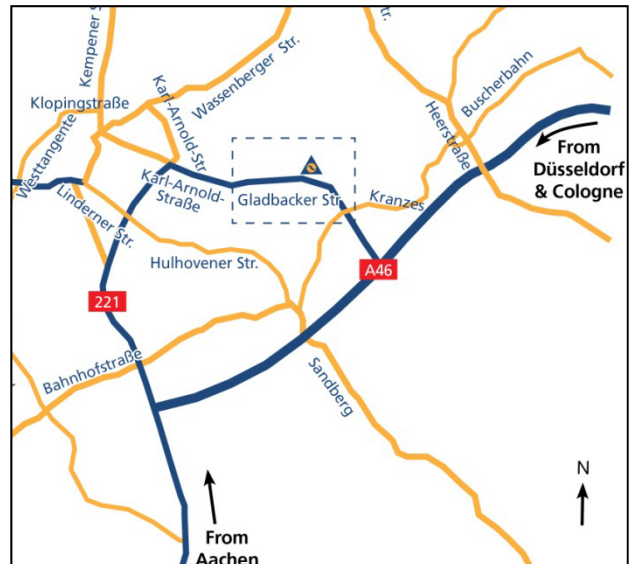

> Ceramic Fuel Cells GmbH

Address:

Industriepark Oberbruch
Boos-Fremery-Strasse 62
D-52525 Heinsberg, Germany
Telephone: +49 (0) 2452 1537 52

Nearest airports

Düsseldorf International DXU	- 75km
Maastricht Aachen Airport MAA	- 50 km
Cologne Bonn CGN	- 95km

Travelling by car

From Cologne

- > Follow the A4 in the direction of Aachen and change at the junction (9) Kreuz Kerpen onto the A61 in the direction of Mönchengladbach
- > Leave the A61 at junction (15) Kreuz Wanlo onto the A46 in the direction of Heinsberg
- > Leave the A46 at exit (5) Dremmen and turn right onto Gladbacher Straße
- > After the second roundabout follow the signs "Industriepark Oberbruch" to gate 2 located in Laakstraße (see insert map)

From Aachen

- > Follow the A44 in the direction of Düsseldorf
- > Leave the A44 at exit (6) Aldenhoven and join B56 in the direction of Geilenkirchen, Heinsberg
- > In Geilenkirchen join B221 in the direction of Heinsberg
- > At the third traffic lights turn left into the Karl-Arnold-Straße towards Heinsberg-Oberbruch and follow the signs "Industriepark Oberbruch" to gate 2 located in Laakstraße (see insert map)

From Düsseldorf

- > Follow the A57 in the direction of Neuss
- > At the junction (20) Neuss-West join the A46 in the direction of Aachen/Heinsberg direction of Aachen
- > Leave the A46 at the exit (5) Dremmen and turn right onto Gladbacher Straße
- > After the second roundabout follow the signs "Industriepark Oberbruch" to gate 2 located in Laakstraße (see insert map)